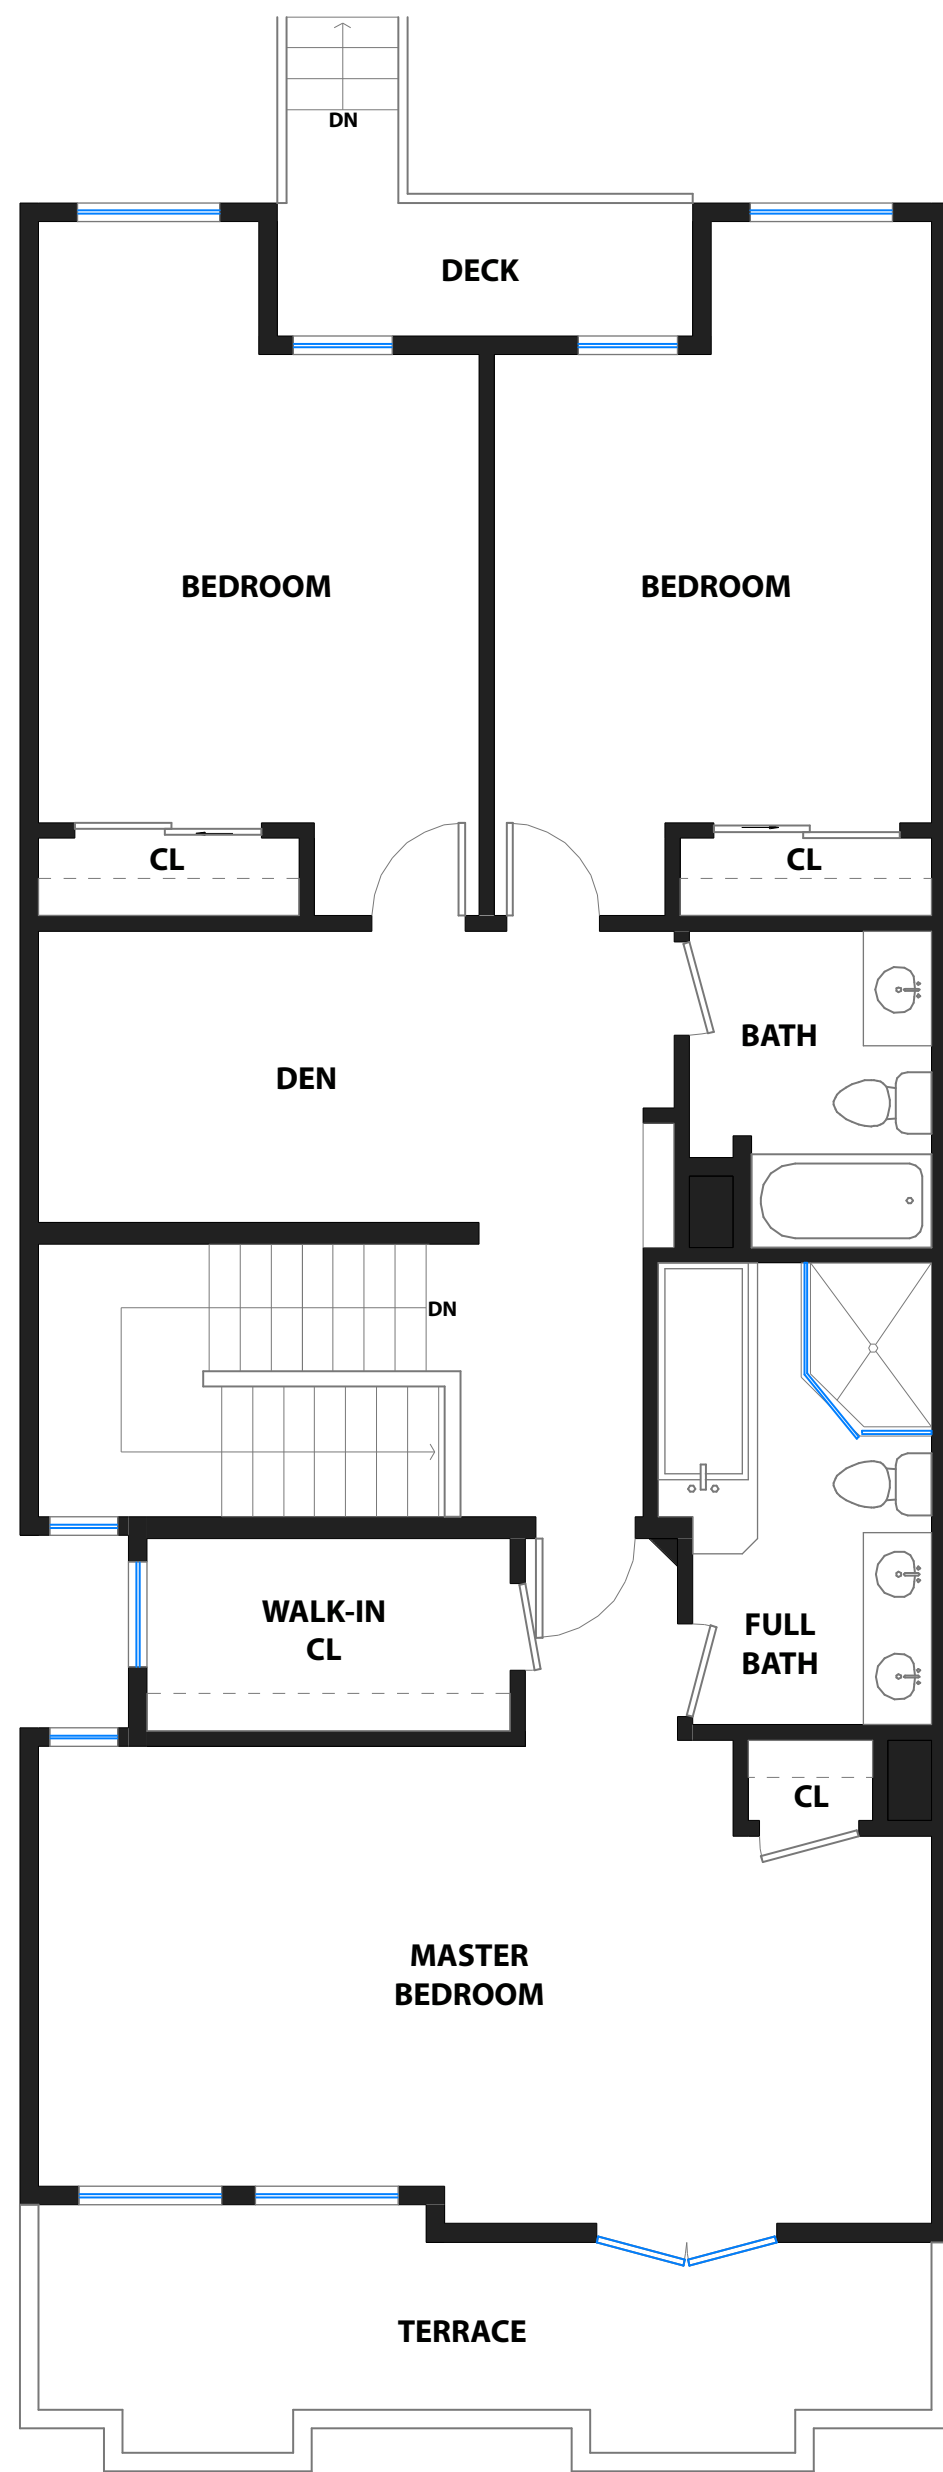

1766 32ND AVENUE

SAN FRANCISCO, CALIFORNIA

UPPER LEVEL

MAIN LEVEL

LOWER LEVEL