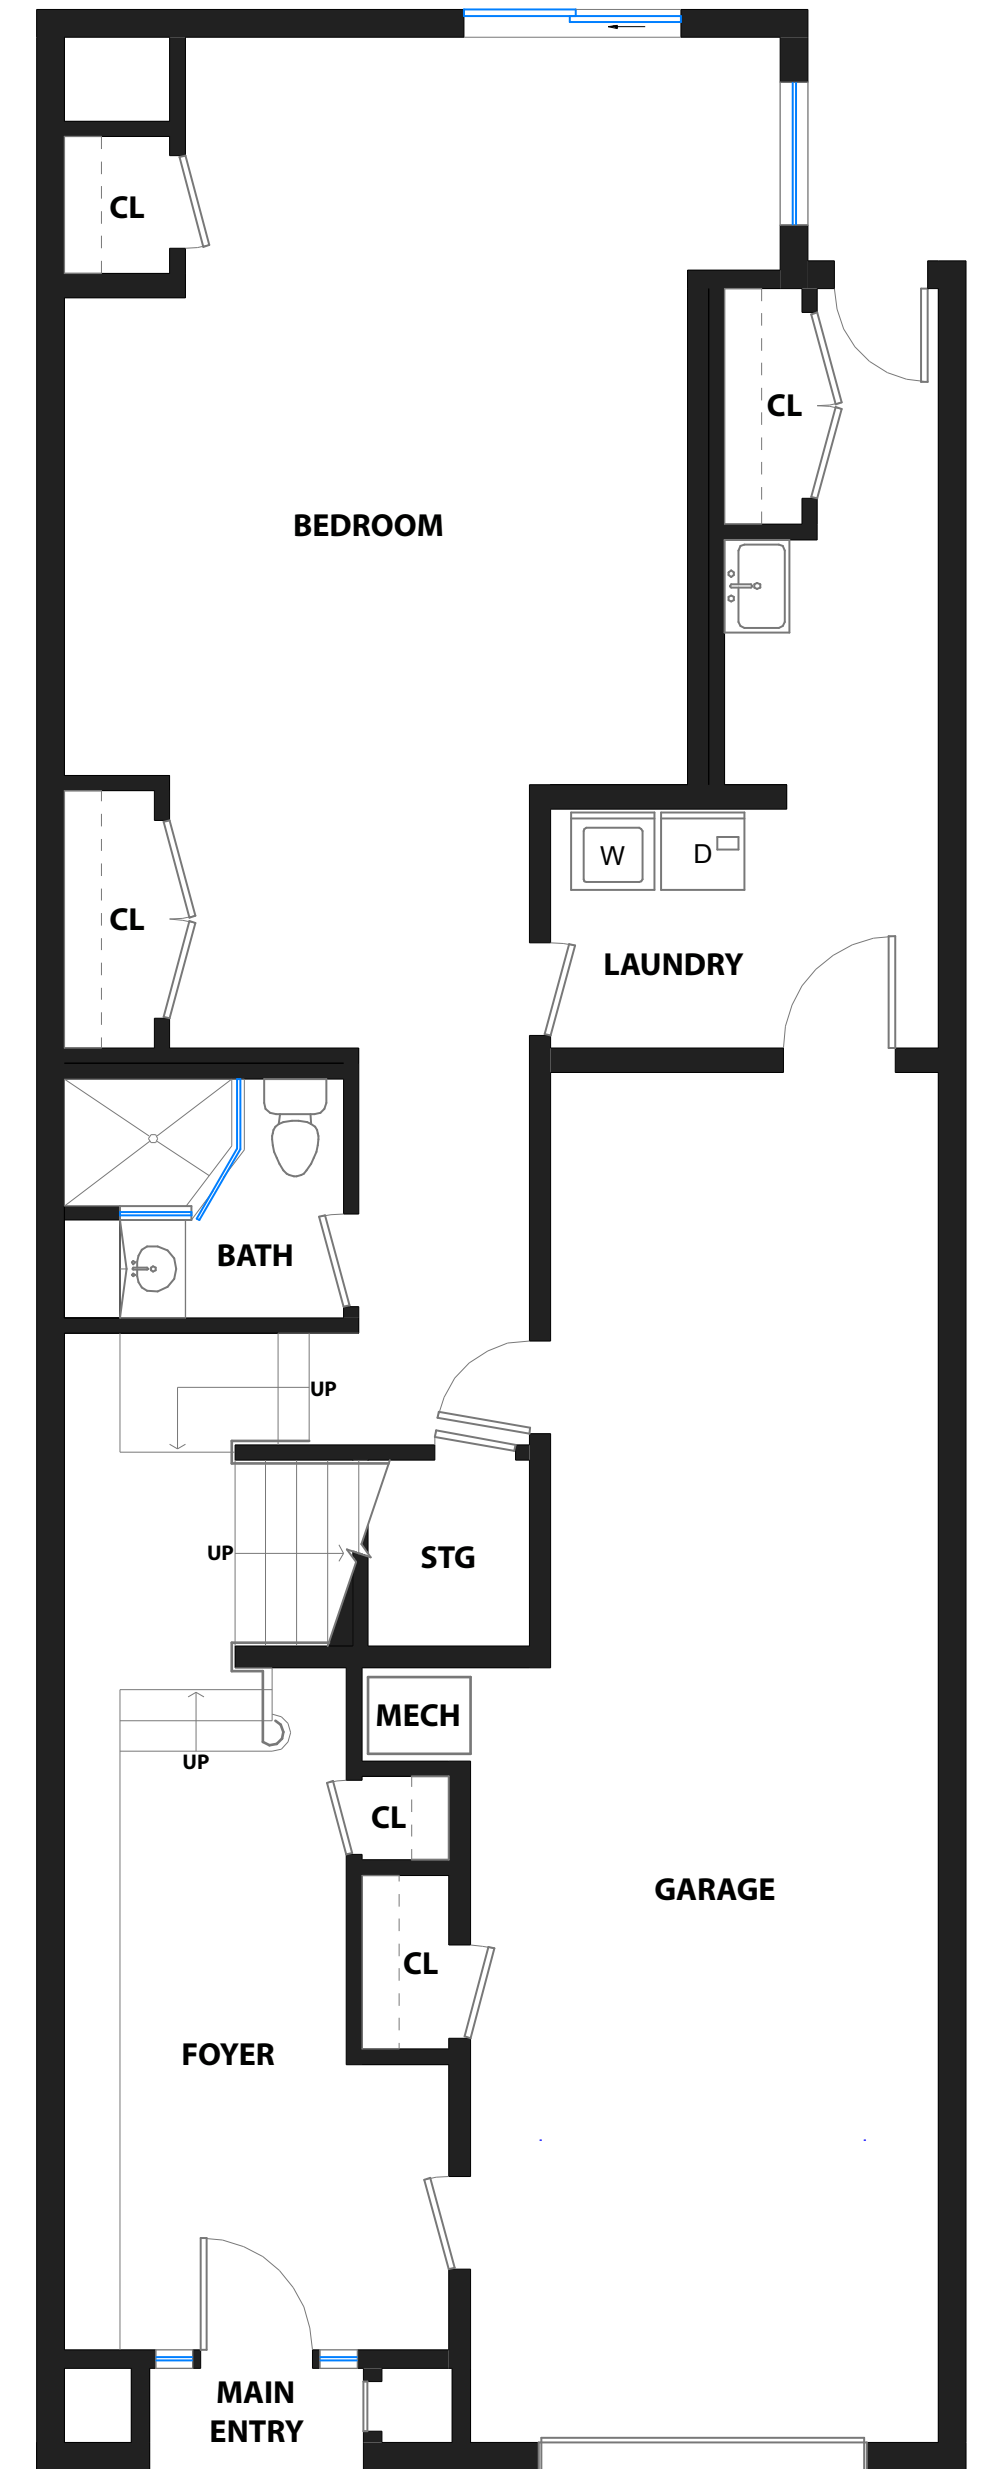

1766 32ND AVENUE

SAN FRANCISCO, CALIFORNIA

UPPER LEVEL

MAIN LEVEL

LOWER LEVEL