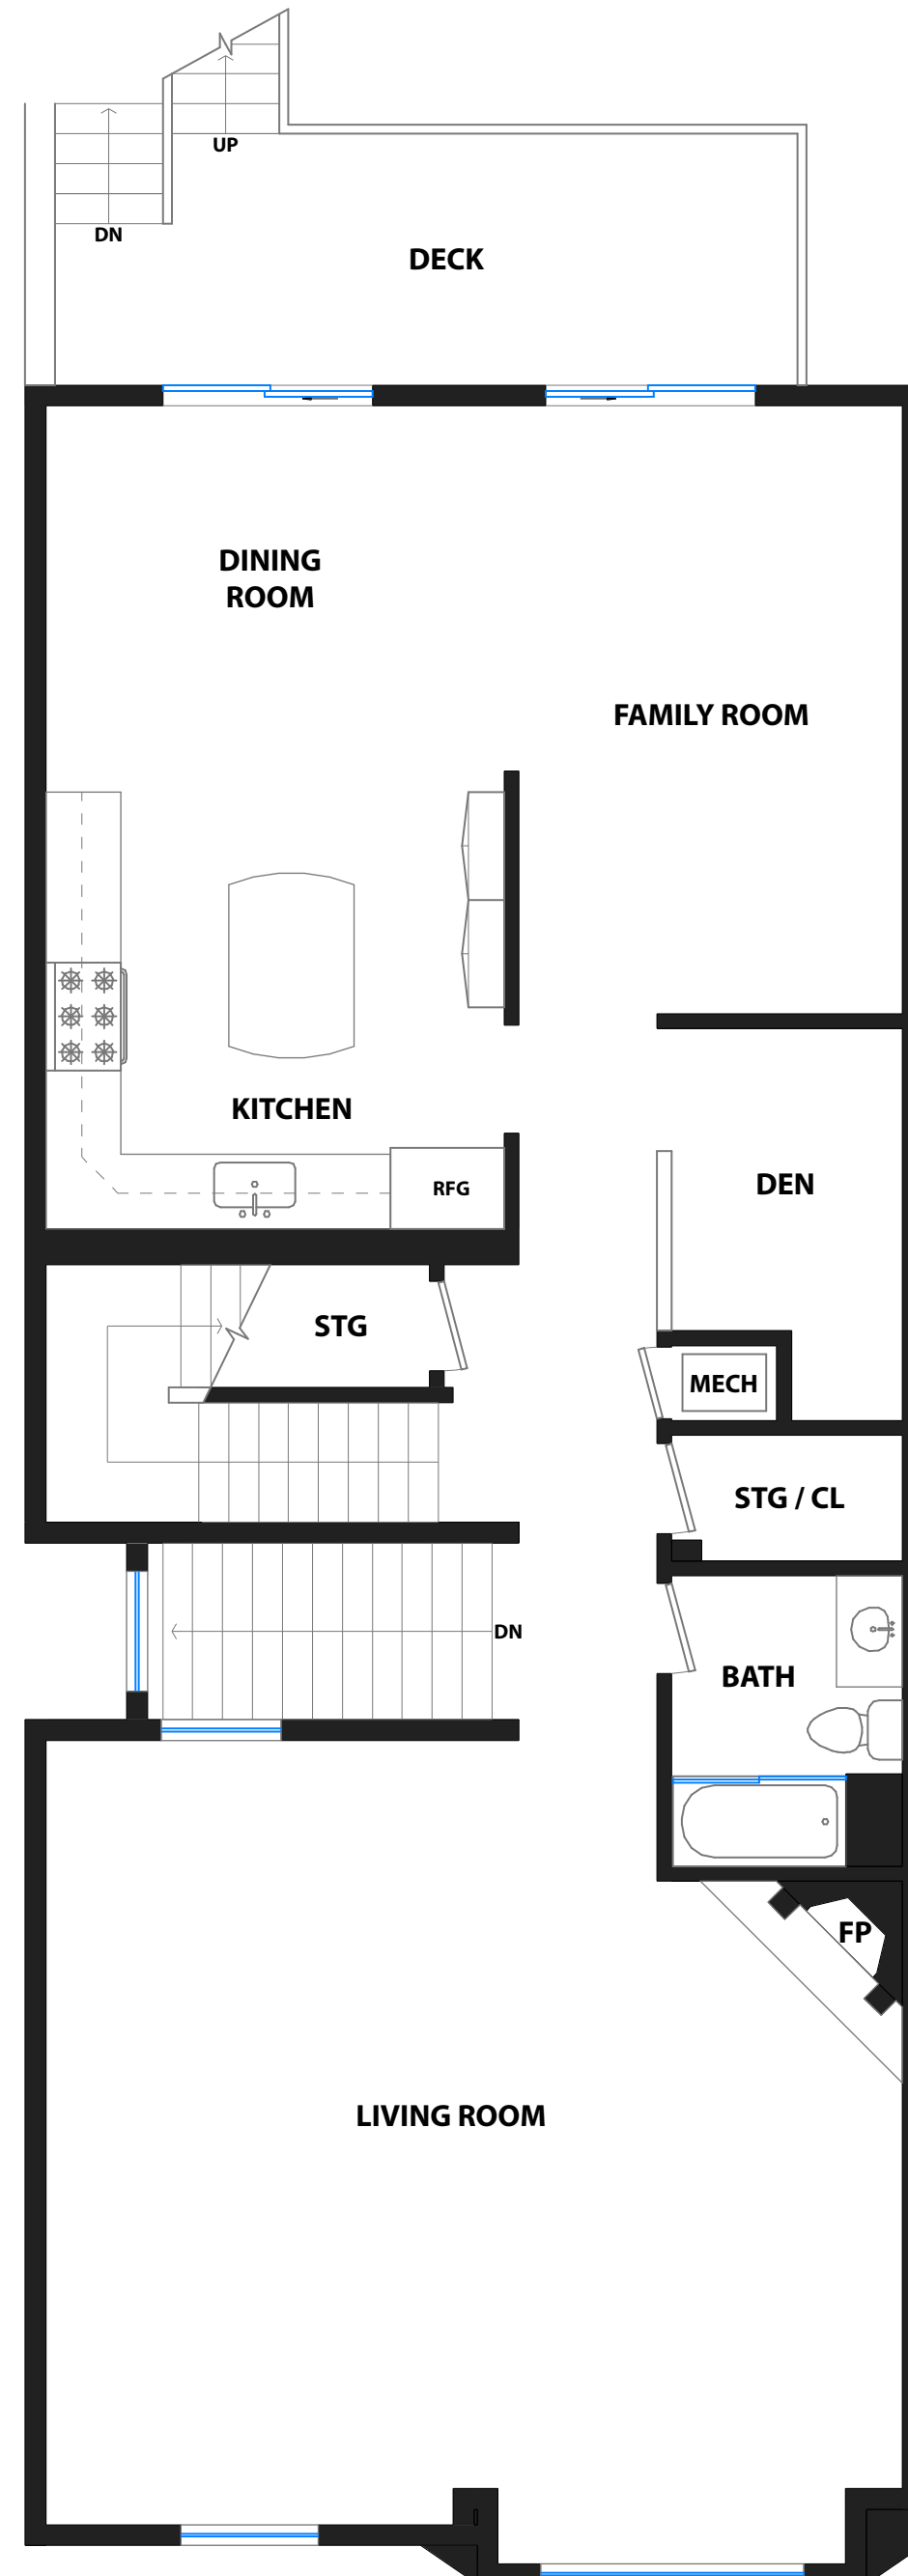

1766 32ND AVENUE

SAN FRANCISCO, CALIFORNIA

UPPER LEVEL

MAIN LEVEL

LOWER LEVEL